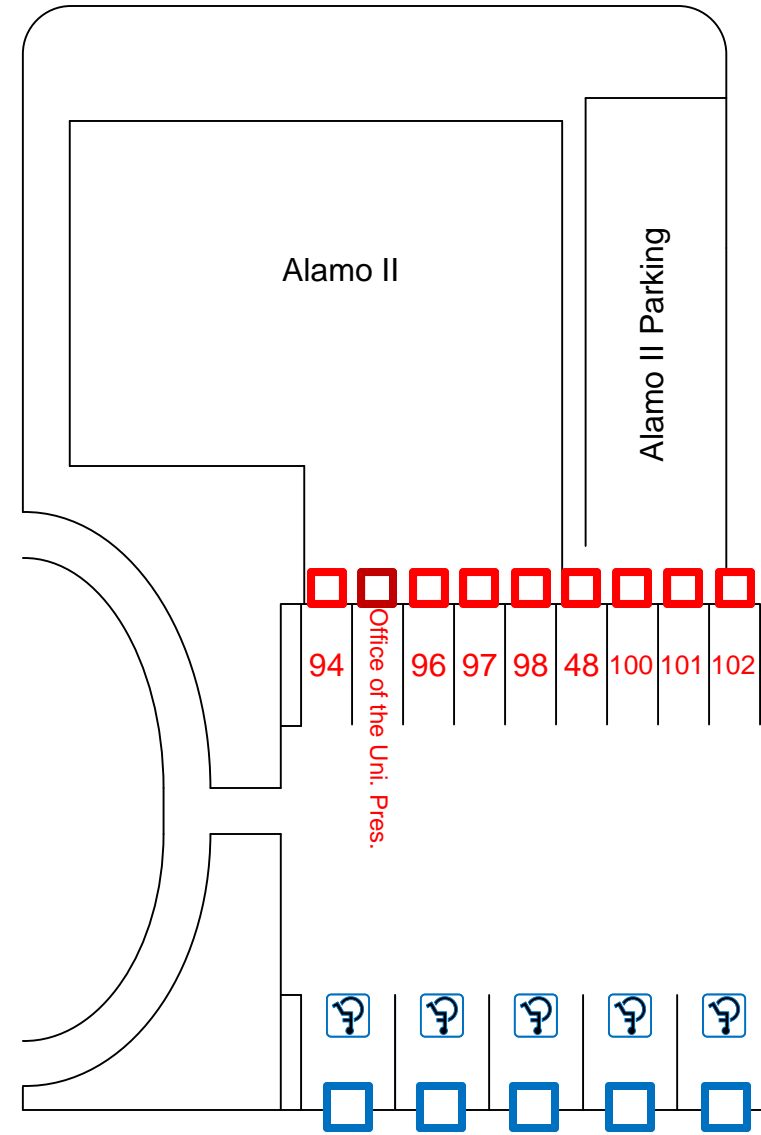

North Street

- 37 Pay Station / Pay by Plate Spaces (1 EV)
- 1 ADA Pay Space
- 7 ADA Permit Spaces
- 9 Reserved Spaces
- 3 Business Permit Spaces
- 1 Service Vehicle Space
- 1 Moto. / Moped Area

Located on 300 block of W North St, SSW of ISU Science Lab Building, East and South of the Alamo II	
Illinois State University Office of Parking and Transportation	
Not to Scale	58 Parking Spaces and 1 Moto. Area
M47	Updated Oct. 2022 by 70