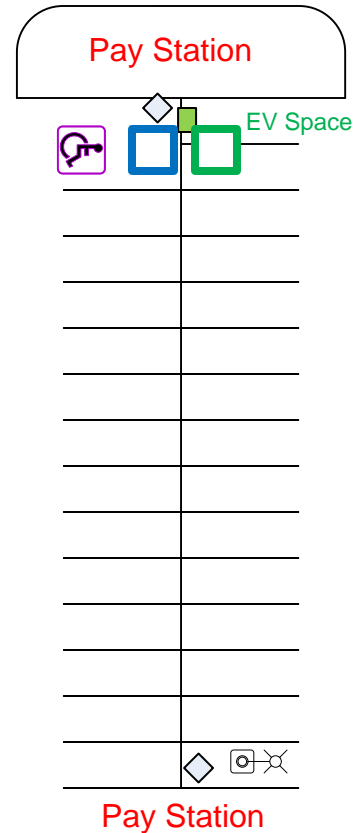

North Street

- 37 Pay Station / Pay by Plate Spaces (1 EV)
- 1 ADA Pay Space
- 7 ADA Permit Spaces
- 9 Reserved Spaces
- 3 Business Permit Spaces
- 1 Service Vehicle Space
- 1 Moto. / Moped Area

Located on 300 block of W North St, SSW of ISU Science Lab Building, East and South of the Alamo II	
Illinois State University Office of Parking and Transportation	
Not to Scale	58 Parking Spaces and 1 Moto. Area
M47	Updated Oct. 2022 by 70